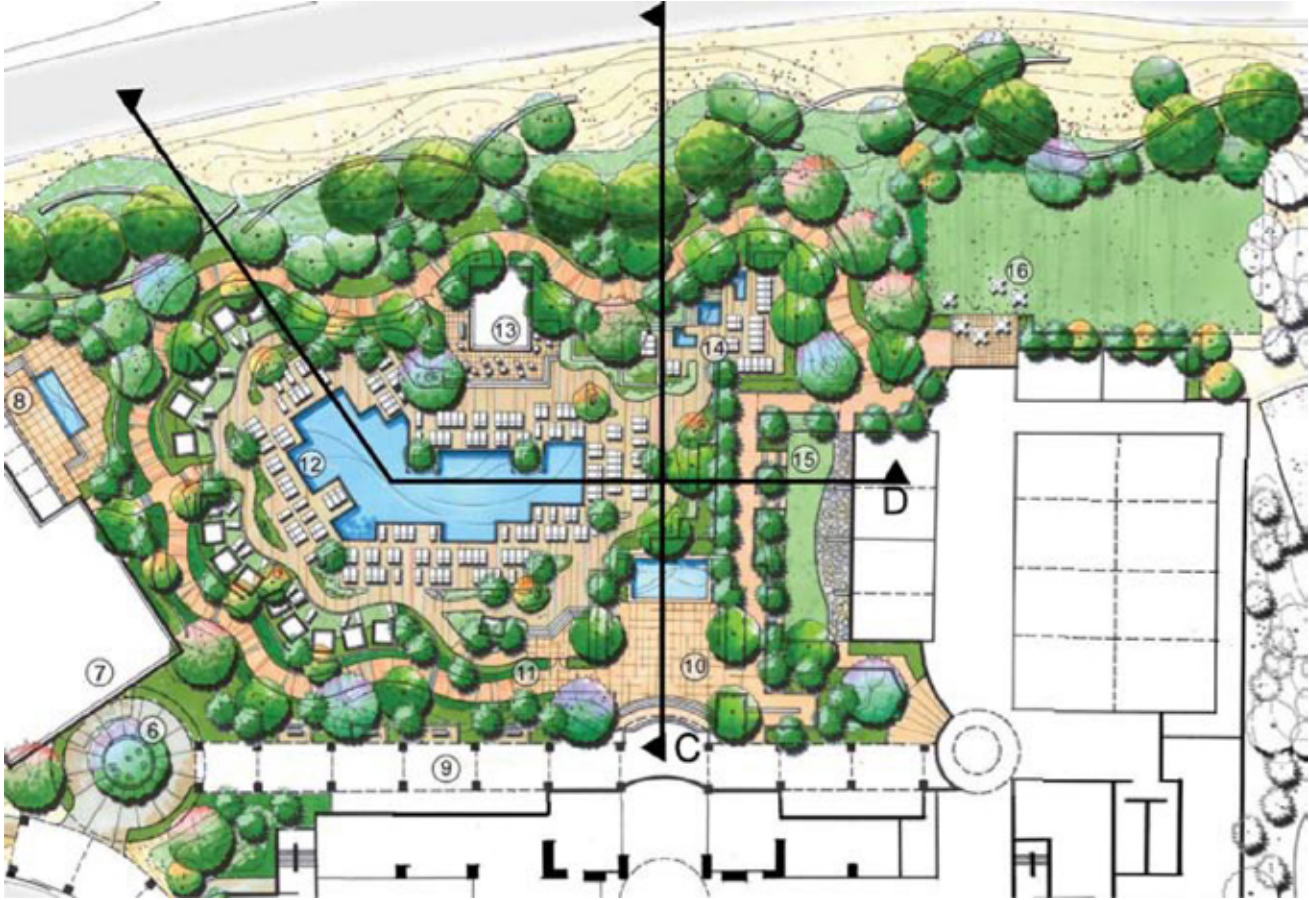

OUTDOOR VENUE AMENITIES

Area	Hardscape ft ²	Water Feature ft ²
10	1700	650
12	9650	4000 (Pool)
14	2000	Spas Included
15	3000	N/A
16*	10500	N/A

**Includes Pre-Function Terrace*

AGUA CALIENTE
 RESORT | CASINO | SPA
 RANCHO MIRAGE